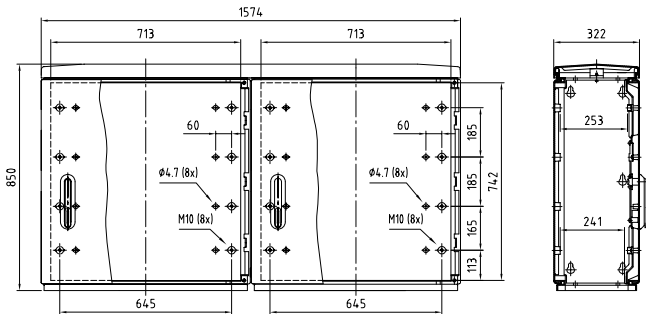

Detail / Details Type K F5 ...

K F5-F5 850/320